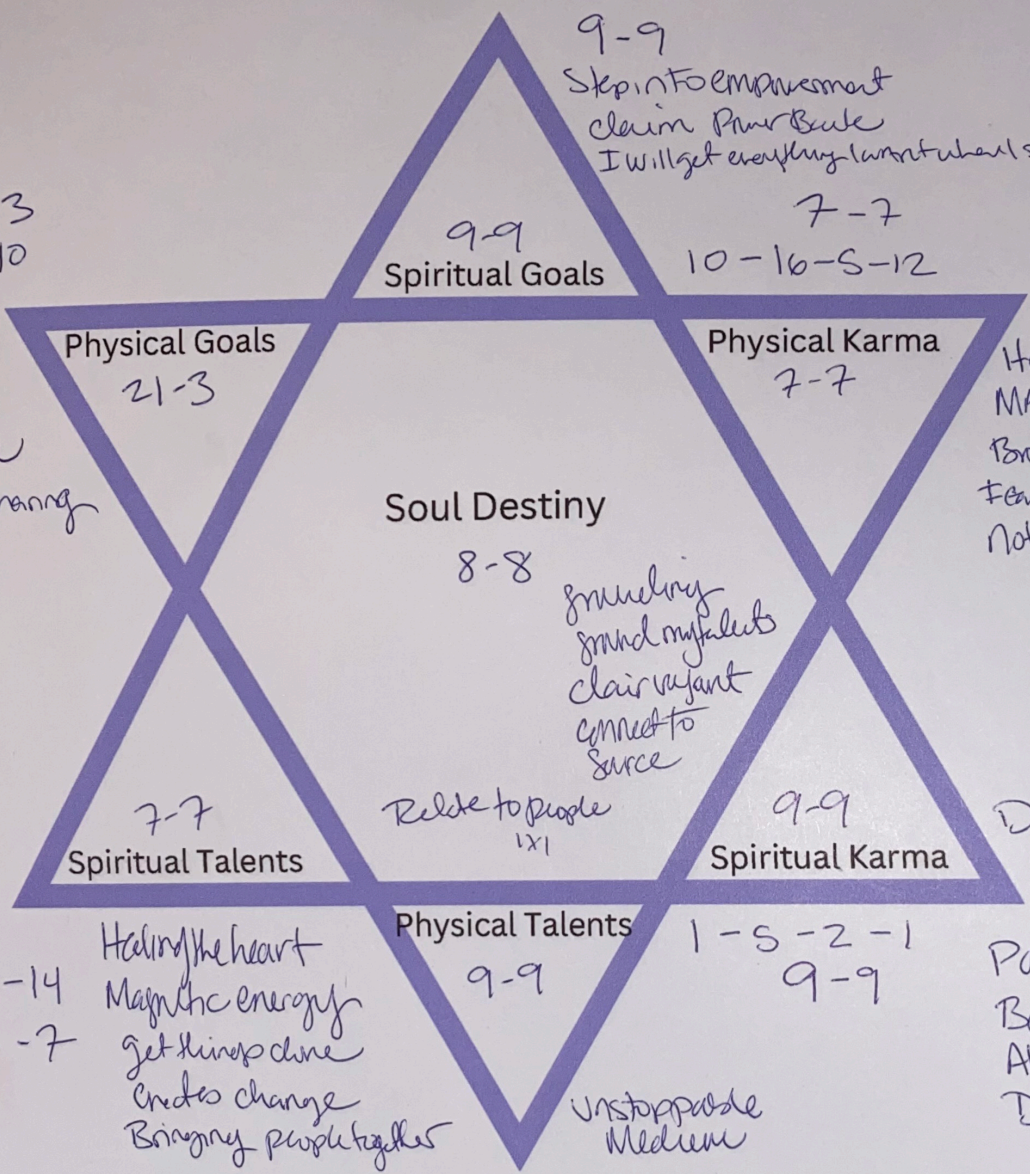

Jassamy Eunice Bonilla

~~10-1-15-18-1-13-16~~   ~~8-16-14-18-1-5~~   ~~2-4-14-16-12-12-1~~

13-11-12

9-9
Step into empowerment
claim your power
I will get everything I want when I step into my power

21-3
1-10-10
endurance
communication
Thrive in sharing
Teaching

7-7
10-16-5-12

Physical Goals
21-3

Physical Karma
7-7

Healing the heart
MASC WENEAR
Broken heart wound
Fear of abandonment
Not here for isolation

9-9
Spiritual Goals

Soul Destiny
8-8

grounding
ground myself
clairvoyant
connect to source

7-7
Spiritual Talents

Relate to people
ixi

9-9
Spiritual Karma

Dragon energy

15-14-14
7-7
Healing the heart
Magnetic energy
get things done
create change
Bringing people together

Physical Talents
9-9

1-5-2-1
9-9

Power
Boundaries
Abuse of power
Disempowerment
from parents,
teachers, bosses
to take my power
back.

unstoppable
Medium

15-6-6

27

9-9

Physical Karma	21	3
Physical Talents	7	7
Physical Goals	9	9
Spiritual Karma	9	9
Spiritual Talents	7	7
Spiritual Goals	9	9
TOTAL	62	44
Soul Destiny	8	8

I am here to ground my spiritual gifts.

themes: heal, ground, open heart,
stand in my power